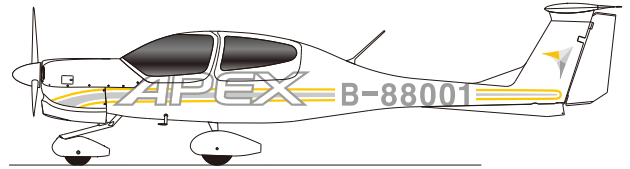

logo v.20

APEX FLIGHT ACADEMY AIRCRAFT

SCALE N/A DESIGNED BY STEWART HSU DATE 12.31.2013 APPROVAL STAGE

FILENAME Apex FA Aircraft-20.ai PAGE 1 of 1

V20 (right side with wing)

V20 (right side without wing)

V20 (left side without wing)