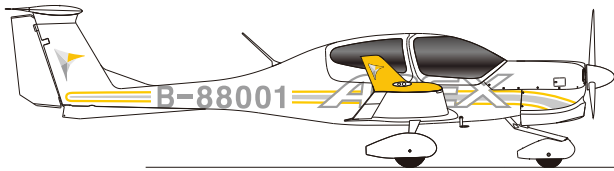

logo v.20

APEX FLIGHT ACADEMY AIRCRAFT

SCALE N/A DESIGNED BY STEWART HSU DATE 12.31.2013 APPROVAL STAGE

FILENAME Apex FA Aircraft-20.ai PAGE 1 of 1

V20 (right side with wing)

V20 (right side without wing)

V20 (left side without wing)