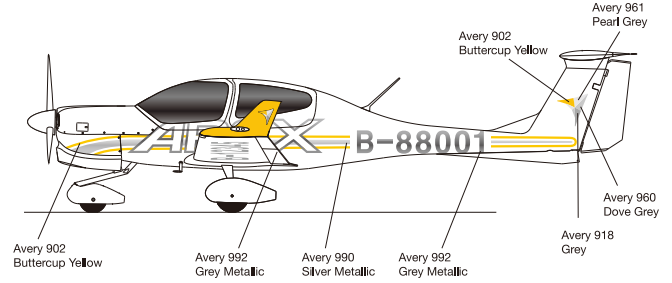

logo v.20

APEX FLIGHT ACADEMY AIRCRAFT

SCALE N/A DESIGNED BY STEWART HSU DATE 12.31.2013 APPROVAL STAGE

FILENAME Apex FA Aircraft-20.ai PAGE 1 of 1

V20 (right side with wing)

V20 (right side without wing)

V20 (left side without wing)

V20

- Pantone 1235C
- Avery 992 Metallic
- Avery 990 Metallic